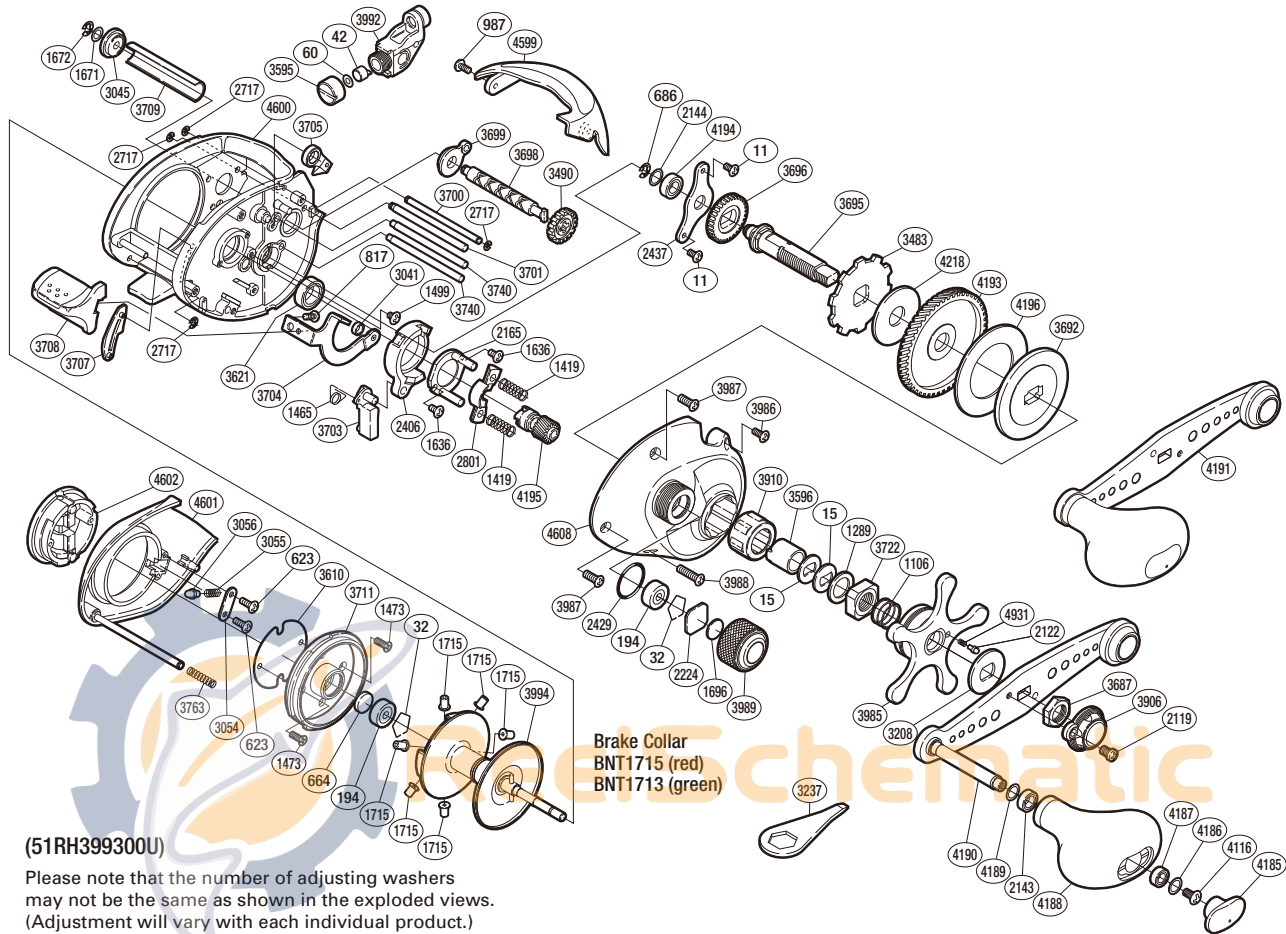

SHIMANO

CURADO

CU-300EJ

(51RH399300U)

Please note that the number of adjusting washers may not be the same as shown in the exploded views. (Adjustment will vary with each individual product.)

Part No.	Description	Part No.	Description	Part No.	Description
BNT0011	Screw	BNT2801	Yoke	BNT3910	Roller Clutch Bearing
BNT0015	Drag Spring Washer	BNT3041	Clutch Plate Shaft Support	BNT3985	Star Drag
BNT0032	Bearing Retainer	BNT3045	Worm Bushing B	BNT3986	Screw
BNT0042	Line Guide Pawl	BNT3054	Click Pin Retainer	BNT3987	Screw
BNT0060	Spacer	BNT3055	Click Spring	BNT3988	Screw
BNT0194	Ball Bearing	BNT3056	Click Pin	BNT3989	Cast Control Cap
BNT0623	Screw	BNT3208	Star Drag Click Plate	BNT3992	Line Guide
BNT0664	Spacer B	BNT3483	Anti-Reverse Ratchet	BNT3994	Spool Assembly
BNT0686	E Lock	BNT3490	Idle Gear	BNT4116	Screw
BNT0817	Screw	BNT3595	Pawl Cap	BNT4185	Handle Knob Seal
BNT0987	Screw	BNT3596	Roller Clutch Inner Tube	BNT4186	Washer
BNT1106	Star Drag Spring	BNT3610	Brake Case Spacer	BNT4187	Ball Bearing
BNT1289	Star Drag Spacer	BNT3621	Ball Bearing	BNT4188	Handle Knob
BNT1419	Yoke Spring	BNT3687	Handle Nut	BNT4189	Handle Knob Shaft Seal
BNT1465	Clutch Pawl Spring	BNT3692	Key Washer	BNT4190	Handle Shank Assembly
BNT1473	Screw	BNT3695	Drive Shaft	BNT4191	Handle Assembly
BNT1499	Screw	BNT3696	Idle Gear	BNT4193	Drive Gear
BNT1636	Screw	BNT3698	Worm Shaft	BNT4194	Ball Bearing
BNT1671	Washer	BNT3699	Worm Bushing A	BNT4195	Pinion Gear
BNT1672	E Lock	BNT3700	Line Guard	BNT4196	Drag Washer
BNT1696	Cast Control Spacer	BNT3701	Level Wind Guide	BNT4218	Drag Washer
BNT1715	Brake Collar (red)	BNT3703	Clutch Pawl	BNT4599	Thumb Rest
BNT2119	Screw	BNT3704	Clutch Plate	BNT4600	One-Piece Frame
BNT2122	Click Pin	BNT3705	Anti-Reverse Pawl	BNT4601	Left Side Plate
BNT2143	Ball Bearing	BNT3707	Clutch Bar Guide B	BNT4602	Turnkey Dial
BNT2143	Ball Bearing	BNT3708	Quick-Fire II Clutch Bar	BNT4608	Right Side Plate
BNT2144	Washer	BNT3709	Level Wind Guard	BNT4931	Click Spring
BNT2165	Clutch Cam Retainer	BNT3711	Brake Case		
BNT2224	Spool Tension Spacer	BNT3722	Star Drag Nut		
BNT2406	Clutch Cam	BNT3740	Stabilizer Bar		
BNT2429	O Ring	BNT3763	Side Plate Spring	BNT1713	Brake Collar (green) (accessory)
BNT2437	Drive Shaft Retainer	BNT3906	Handle Retainer	BNT3237	Wrench (accessory)
BNT2717	E Lock				